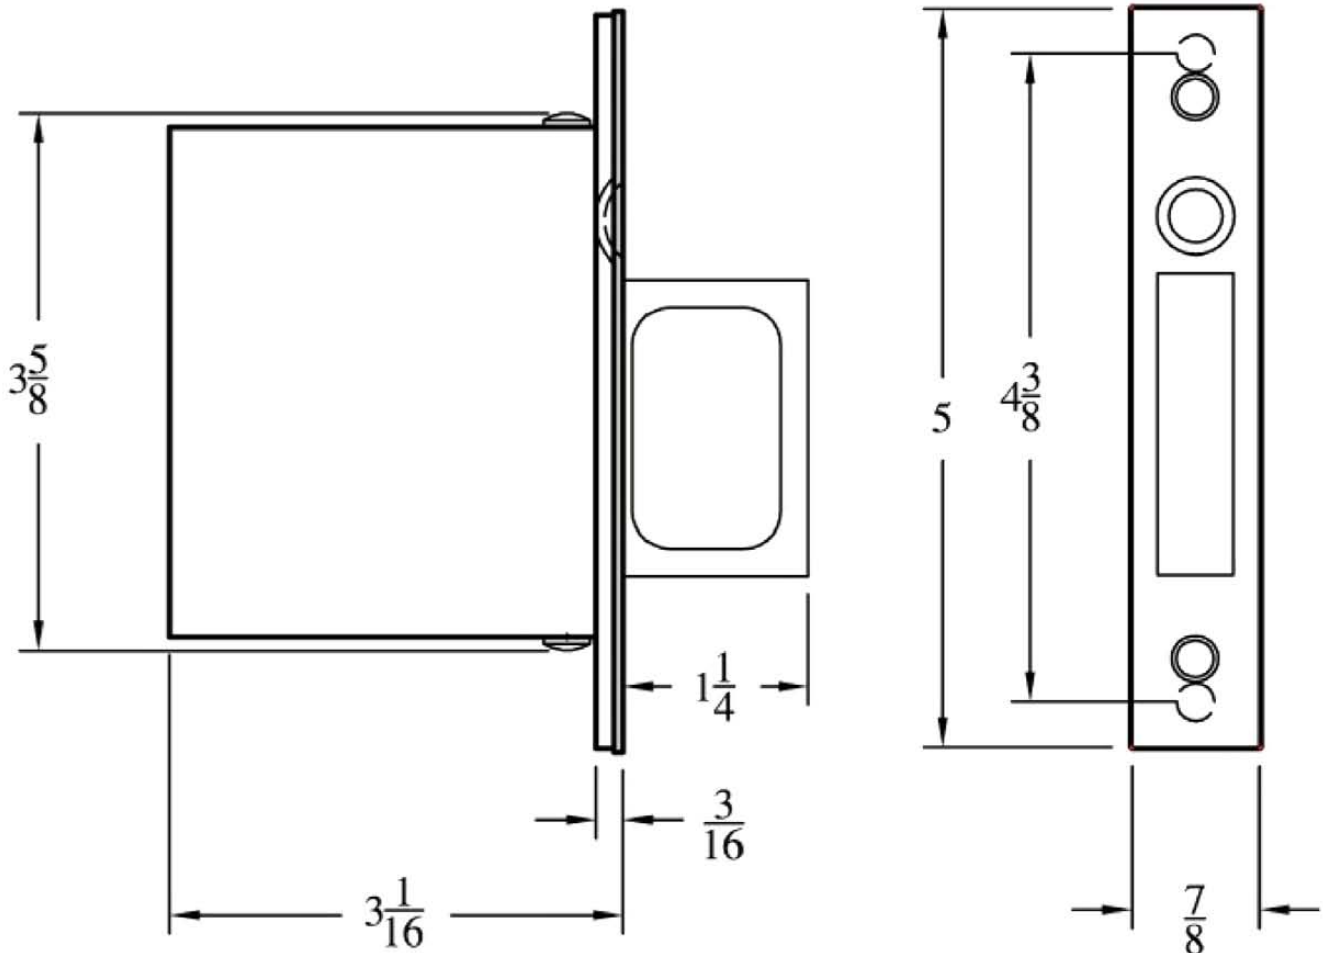

Push Button Pressed

Projects Pulls (as shown)

Various Types of Trim Available upon request

Case: Heavy Gauge Wrought (11/16 Thick)

Pull: 1/2" Thick , 1-1/4" Throw

Finish: As Required

Pocket Edge Pull

2000 series