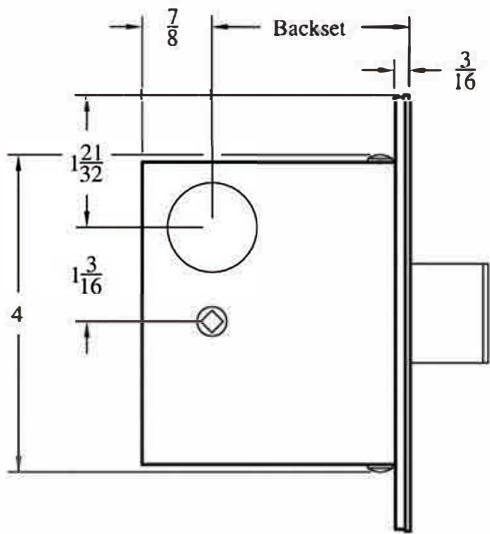

2 1/2", 2 3/4", 3 3/4", 5", or 6" Backset

Operation:

- 9501 By Key Outside Only
- 9502 By Key Outside and Inside
- 9503 By Key Outside, Thumb turn Inside

Case:

Heavy Gauge Wrought

Deadbolt:

1" throw

Thumb Turn Hub:

3/16" (5mm) on the diamond

Dust Box:

Brass, stainless steel or US10B available upon request.

Rabbeted fronts and strikes available

EXTERIOR HARDWARE DEAD LOCK