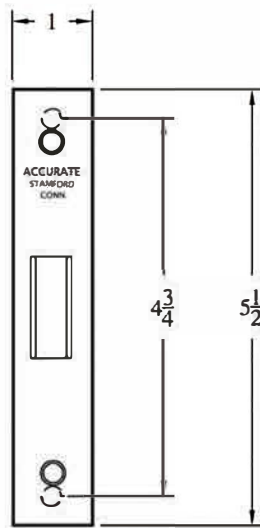

2 1/2", 2 3/4", 3 3/4", 5", or 6" Backset

Operation:

- 9501 By Key Outside Only
- 9502 By Key Outside and Inside
- 9503 By Key Outside, Thumb turn Inside

Case:

Heavy Gauge Wrought

Deadbolt:

1" throw

Thumb Turn Hub:

3/16" (5mm) on the diamond

Dust Box:

Brass, stainless steel or US10B available upon request.

Rabbeted fronts and strikes available

EXTERIOR HARDWARE DEAD LOCK