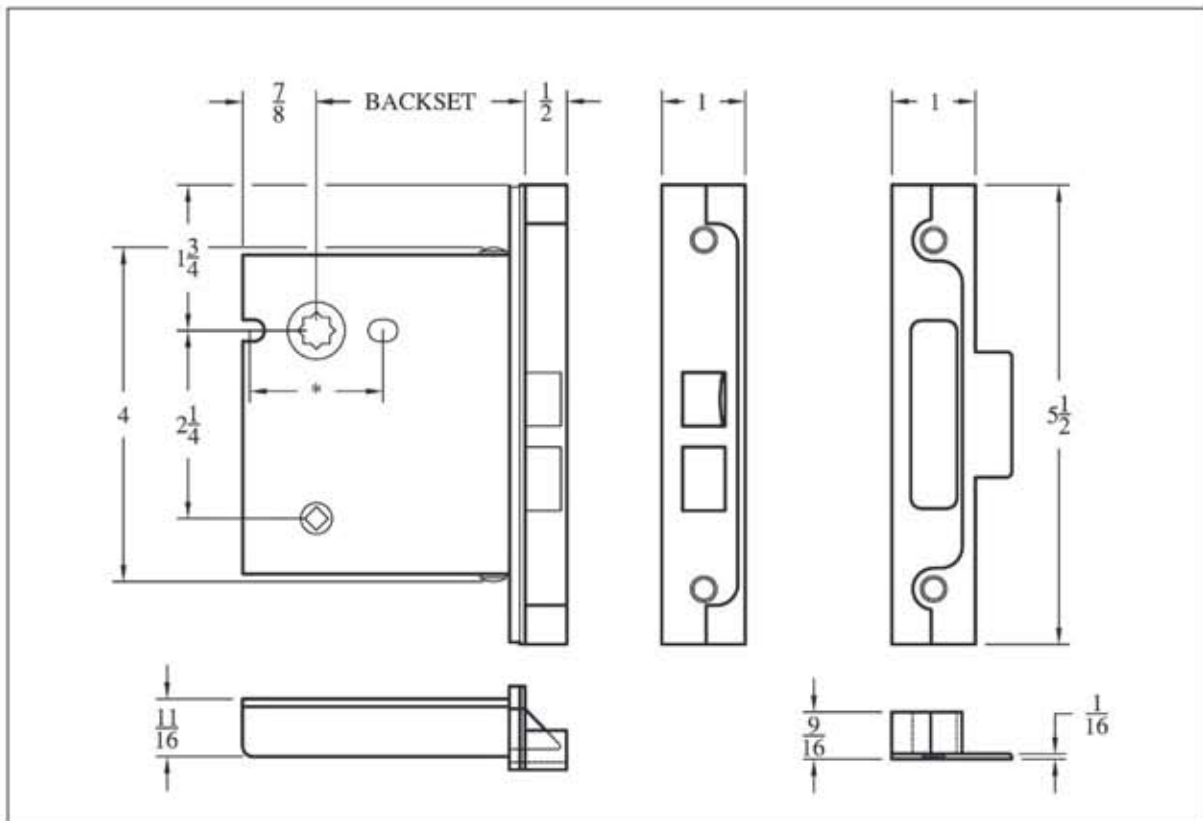

WILMETTE HARDWARE

Al Bar Wilmette
PLATERS

RABBETED INTERIOR MORTISE LOCK & STRIKE PLATE