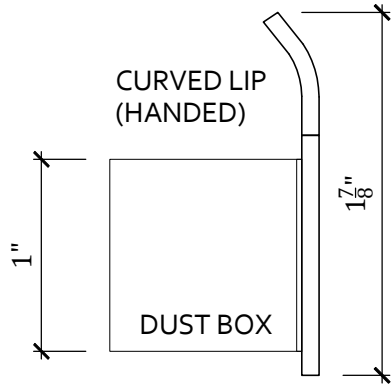

TRADITIONAL EXTERIOR STRIKE PLATE
FOR 9000/9100 LOCK
(RH HANDING SHOWN)

#11 FLAT HEAD SCREWS