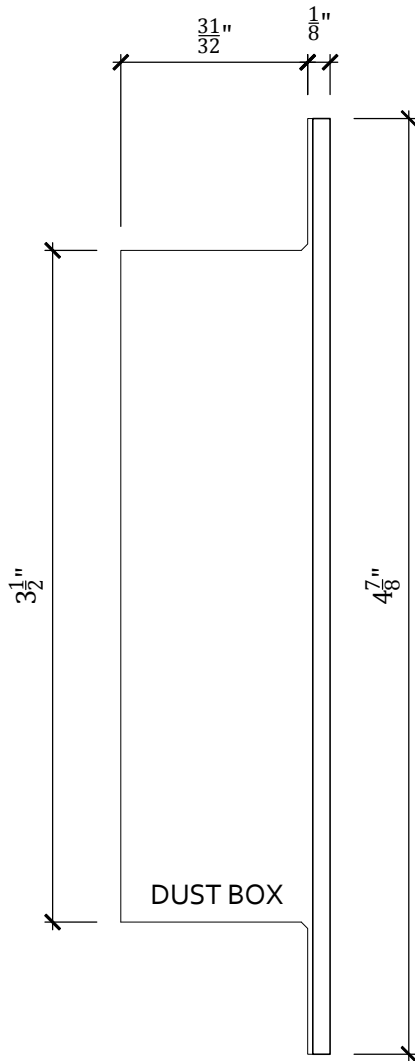

TRADITIONAL EXTERIOR STRIKE PLATE
FOR 9000/9100 LOCK
(RH HANDING SHOWN)

#11 FLAT HEAD SCREWS